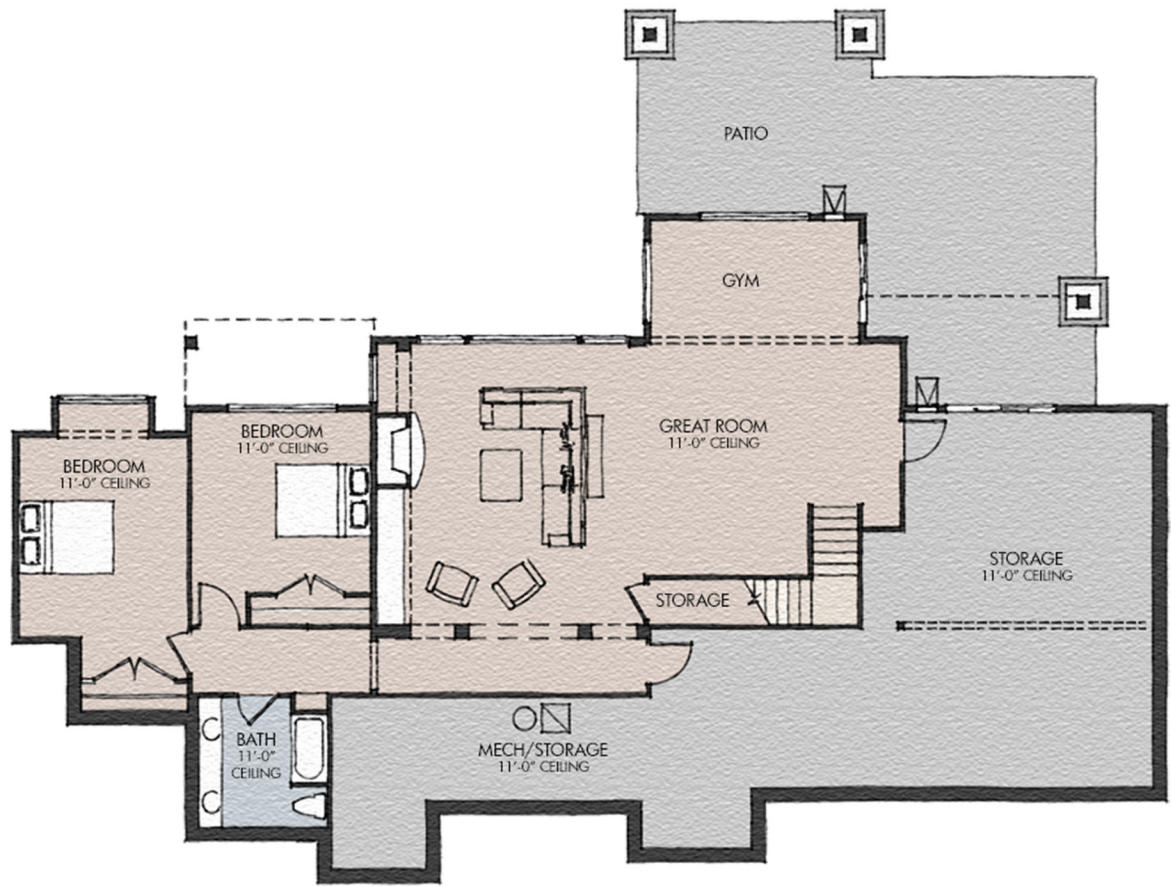

the
ARTEMIS

MAIN FLOOR 2,815 SF

the
ARTEMIS

BASEMENT 1,723 SF