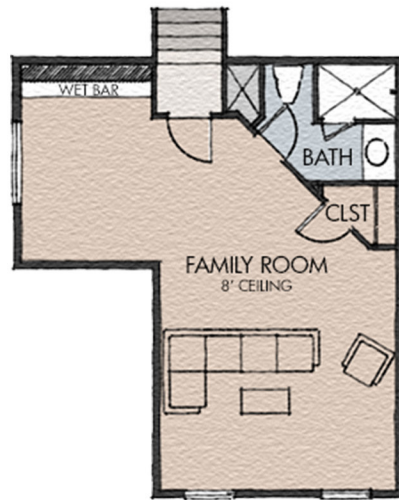

the
RED ALDER FL

MAIN FLOOR 2,476 SF

the
RED ALDER FL

UPPER FLOOR 575 SF