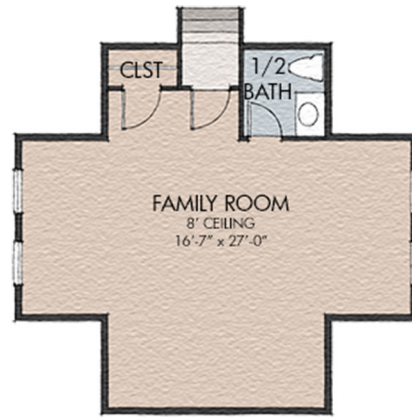

the
RED ALDER SL

MAIN FLOOR 2,626 SF

the
RED ALDER SL

UPPER FLOOR 528 SF