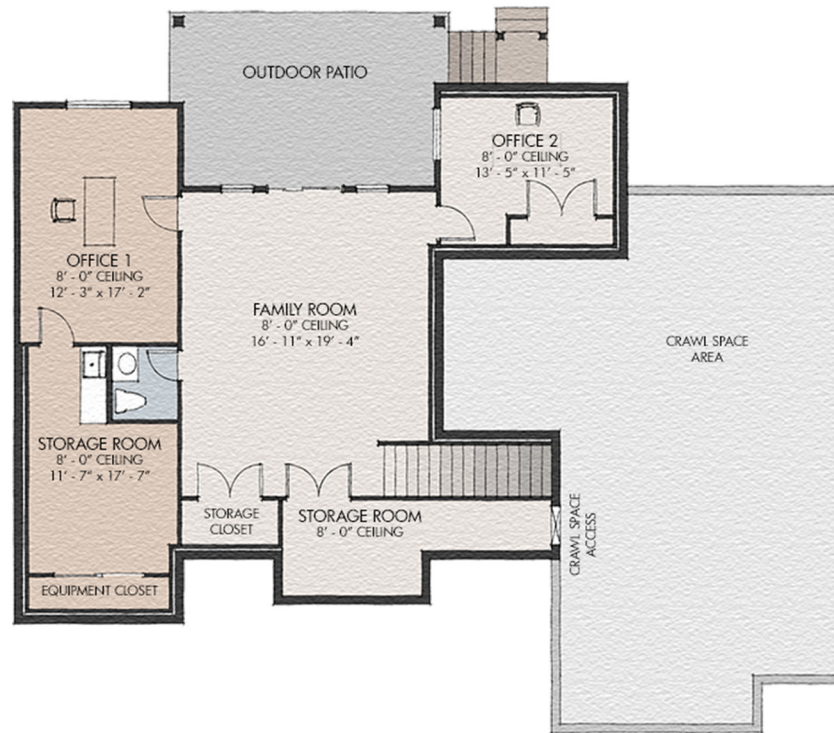

the
RED CEDAR

MAIN FLOOR 2,477 SF

the
RED CEDAR

UPPER FLOOR 1,453 SF