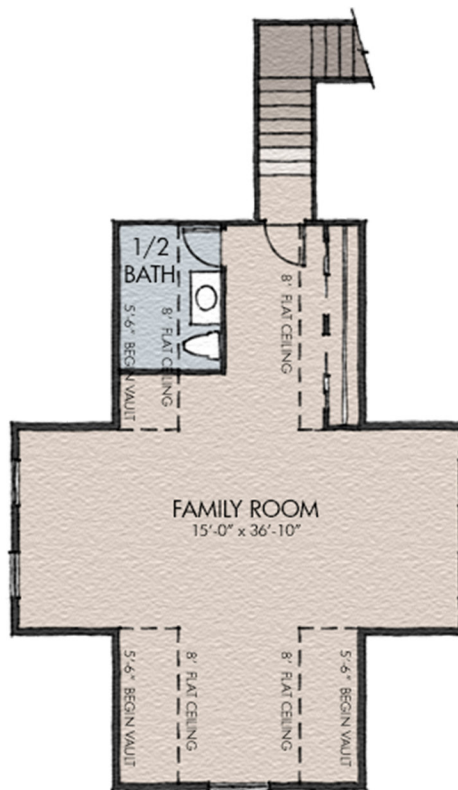

the
SYCAMORE SL

MAIN FLOOR 2,594 SF

the
SYCAMORE SL

UPPER FLOOR 813 SF